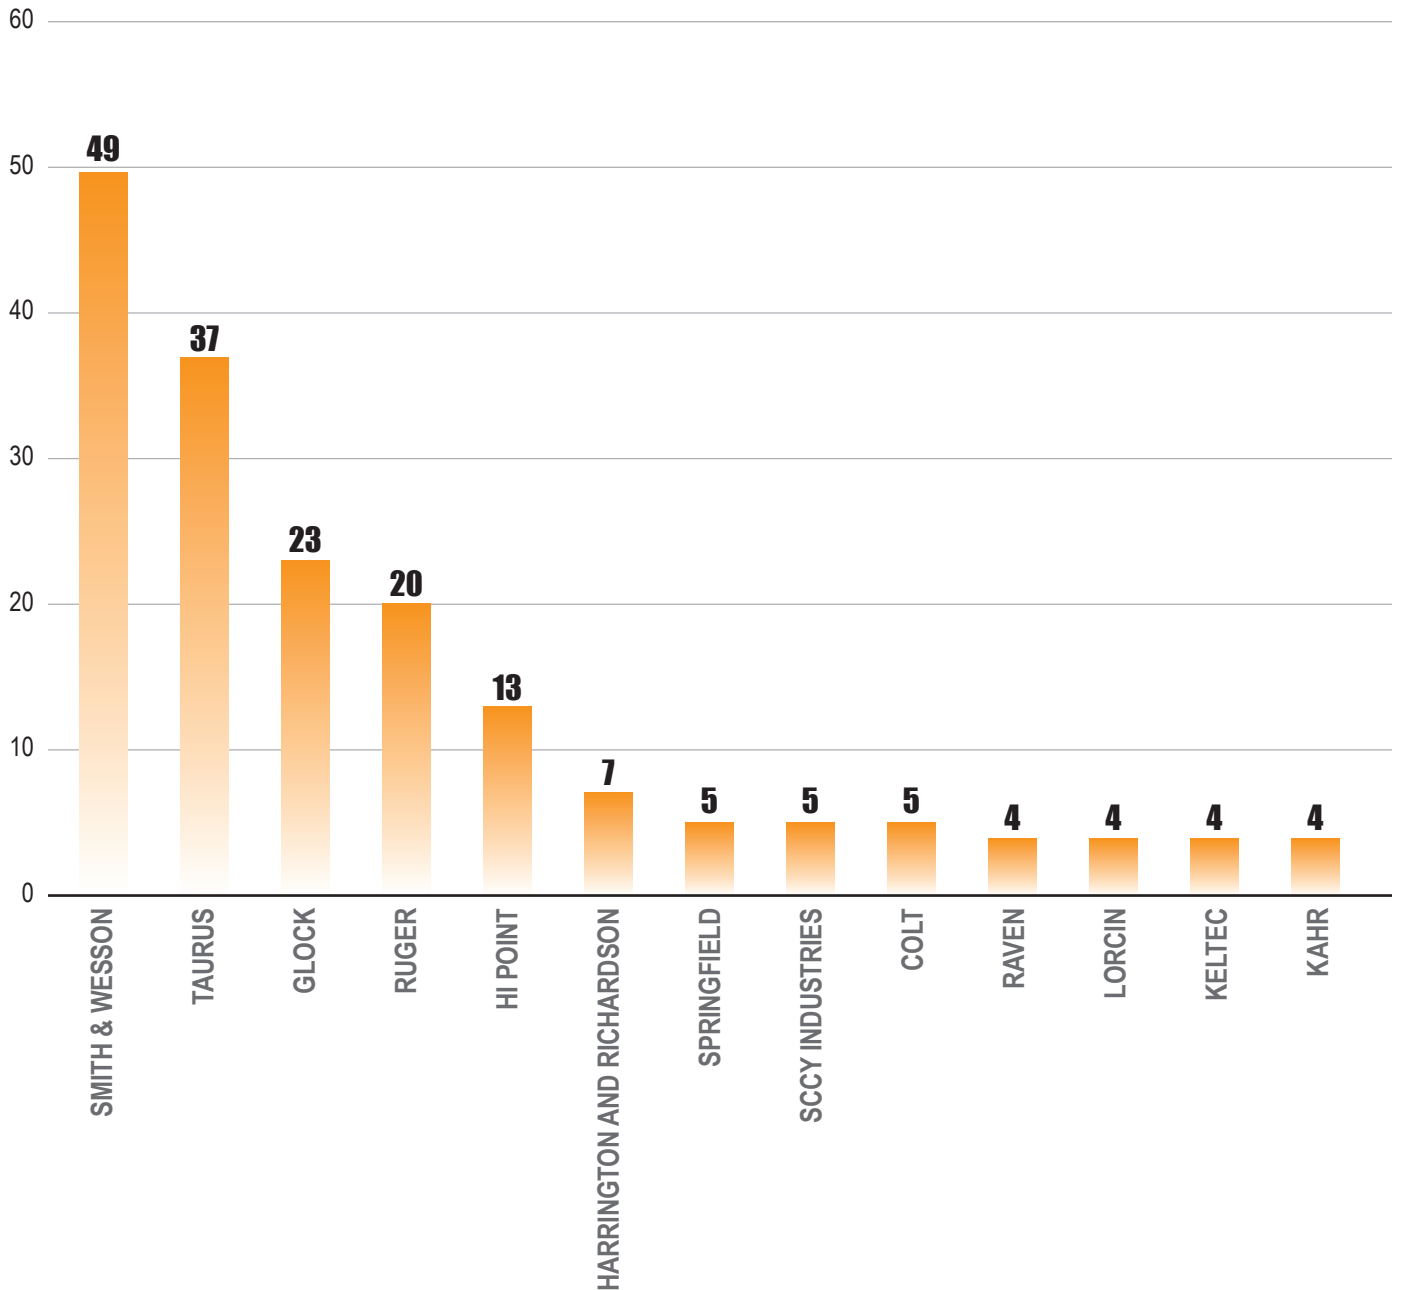

2019 Year to Date

NJGUNStat Report

Weapon Breakdown by Manufacturer

This chart reflects the information provided to the New Jersey State Police through NJTrace, a statewide program that relies on local police departments to input data on guns used in the commission of a crime. This chart does not rely on any reports from the federal Bureau of Alcohol, Tobacco, Firearms and Explosives (ATF).